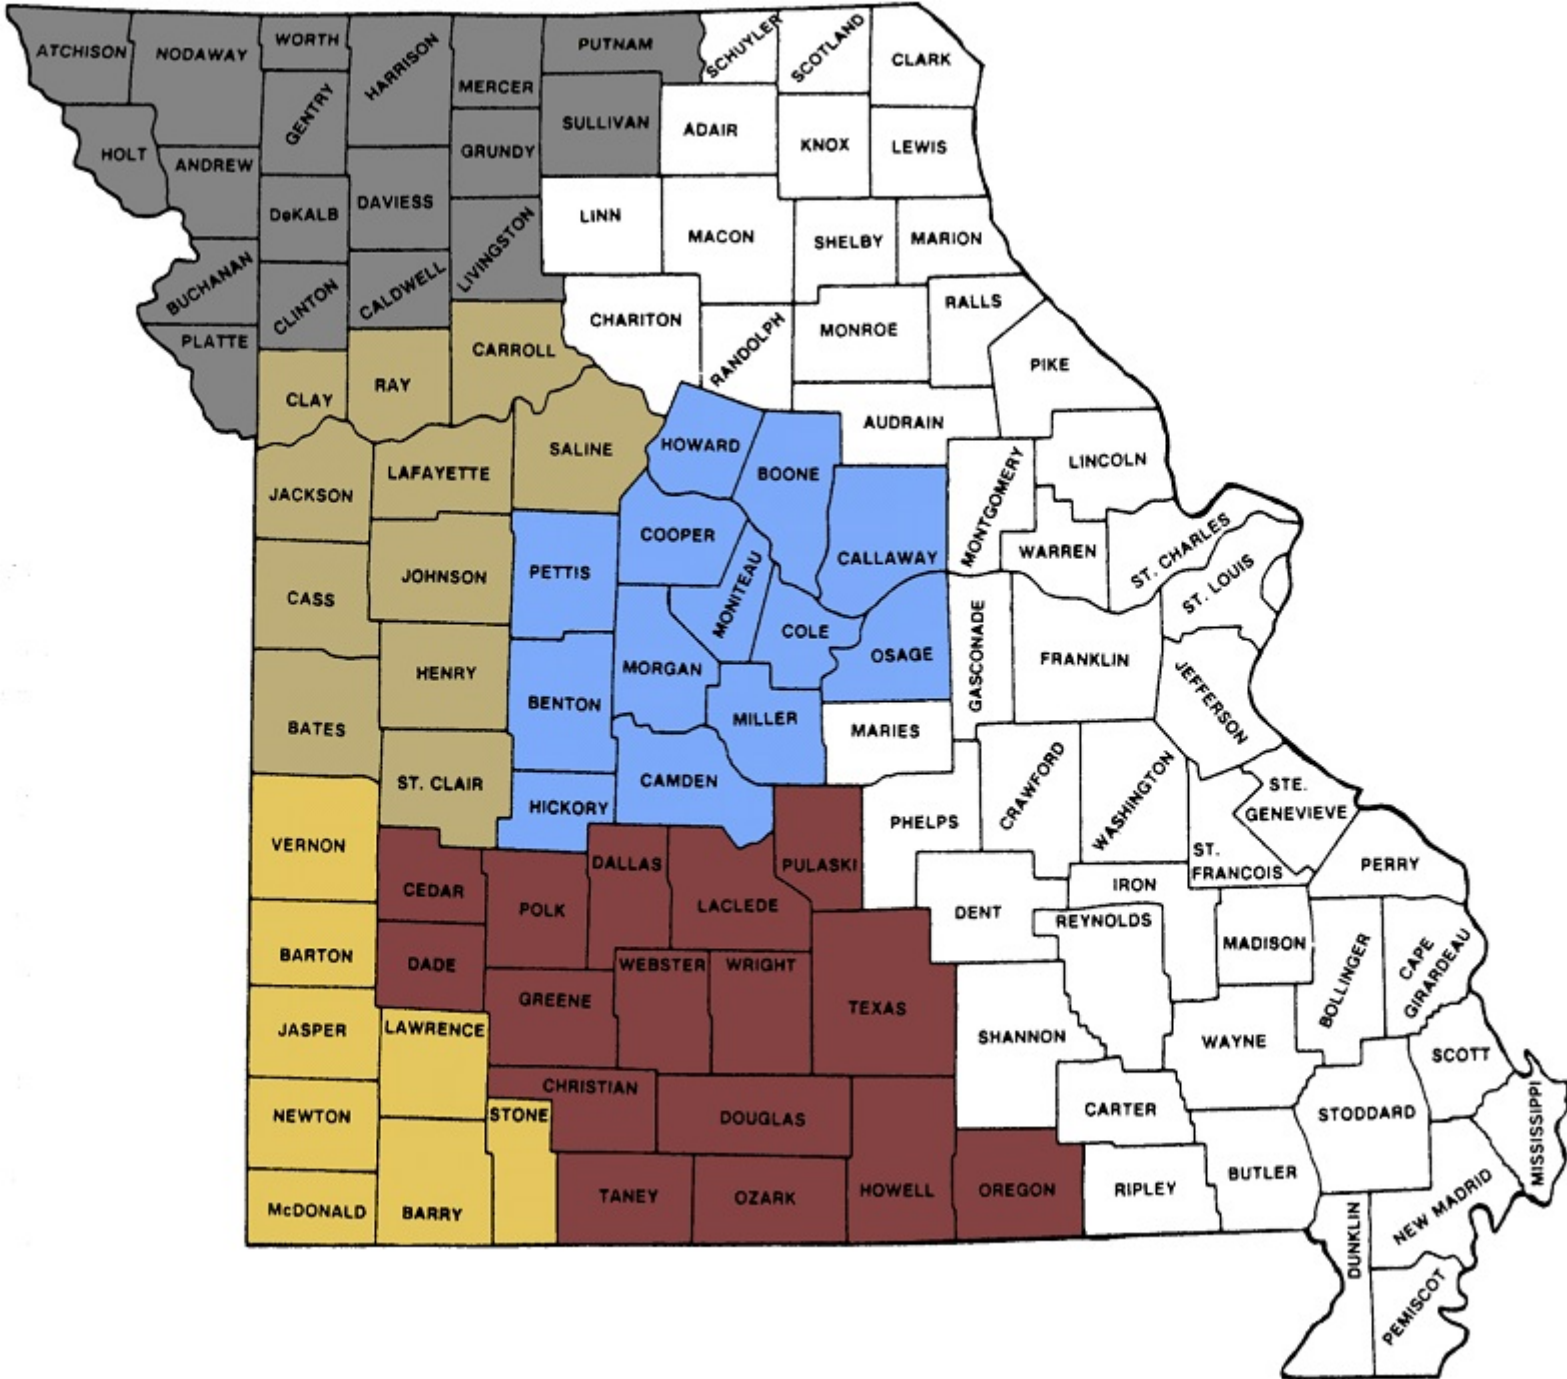

Divisional Map • Western District of Missouri

- | | | | |
|---|-----------------------|--|---------------------|
|  | Southern Division |  | Western Division |
|  | Southwestern Division |  | St. Joseph Division |
|  | Central Division | | |